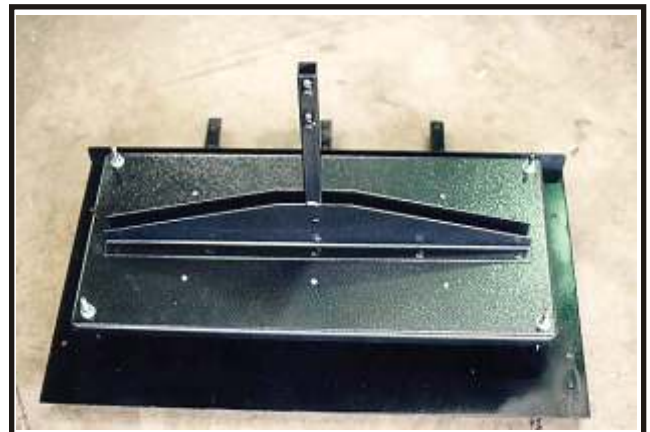

Simple changeover Pin Plate

Manufactured By:
K W Automation

PO Box 121, Old Bowling Green Rd
Palmwoods, Queensland 4555 Australia
Int (61) - (07) 5445 9549 - Fax (07) 5445 0499
Web Site: www.kwautomation.com.au