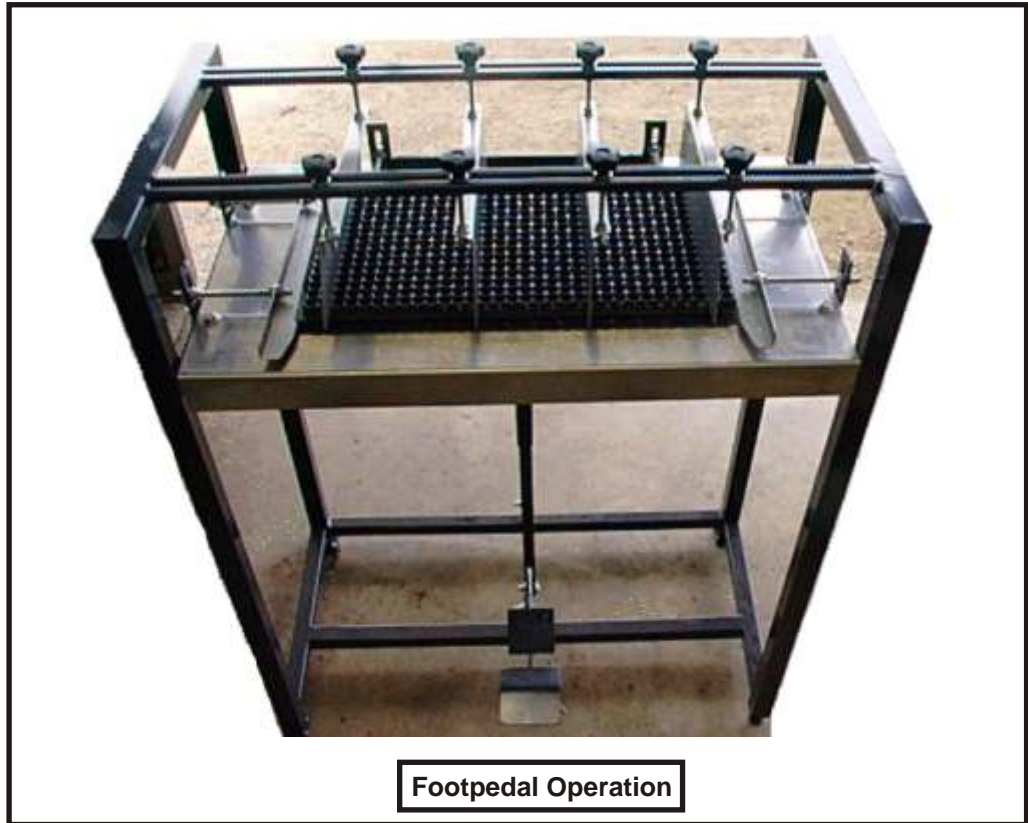

Quality Solution For All Growers

Plug Popper

From ***K W Automation***

Footpedal Operation

Multiple Tray Styles

- ▶ **Durable** sturdy construction with powdercoat finish for extra protection.
- ▶ **Multiple** tray styles catered for with simple changeover Pin Plates for each type of tray.
- ▶ **Adjustable** tray holders to suit all tray types.
- ▶ **Lightweight** design for ease of use and transportation.
- ▶ **Simple** footpedal operation.